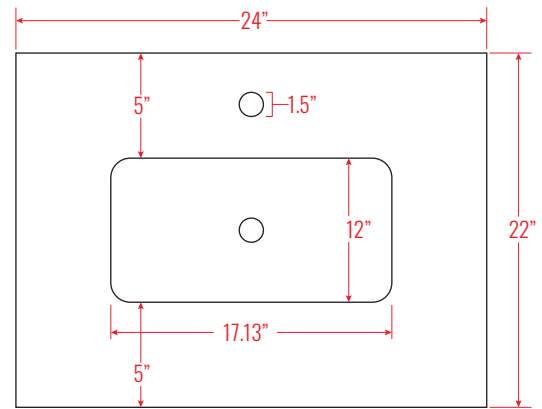

24" Single Sink Bathroom Vanity Set

Vanity Overall: 24" W x 22" L x 35" H
Cabinet: 24.01" W x 22" L x 34.01" H
Sink: 17" W x 12" L x 7" D

TOP

BACK